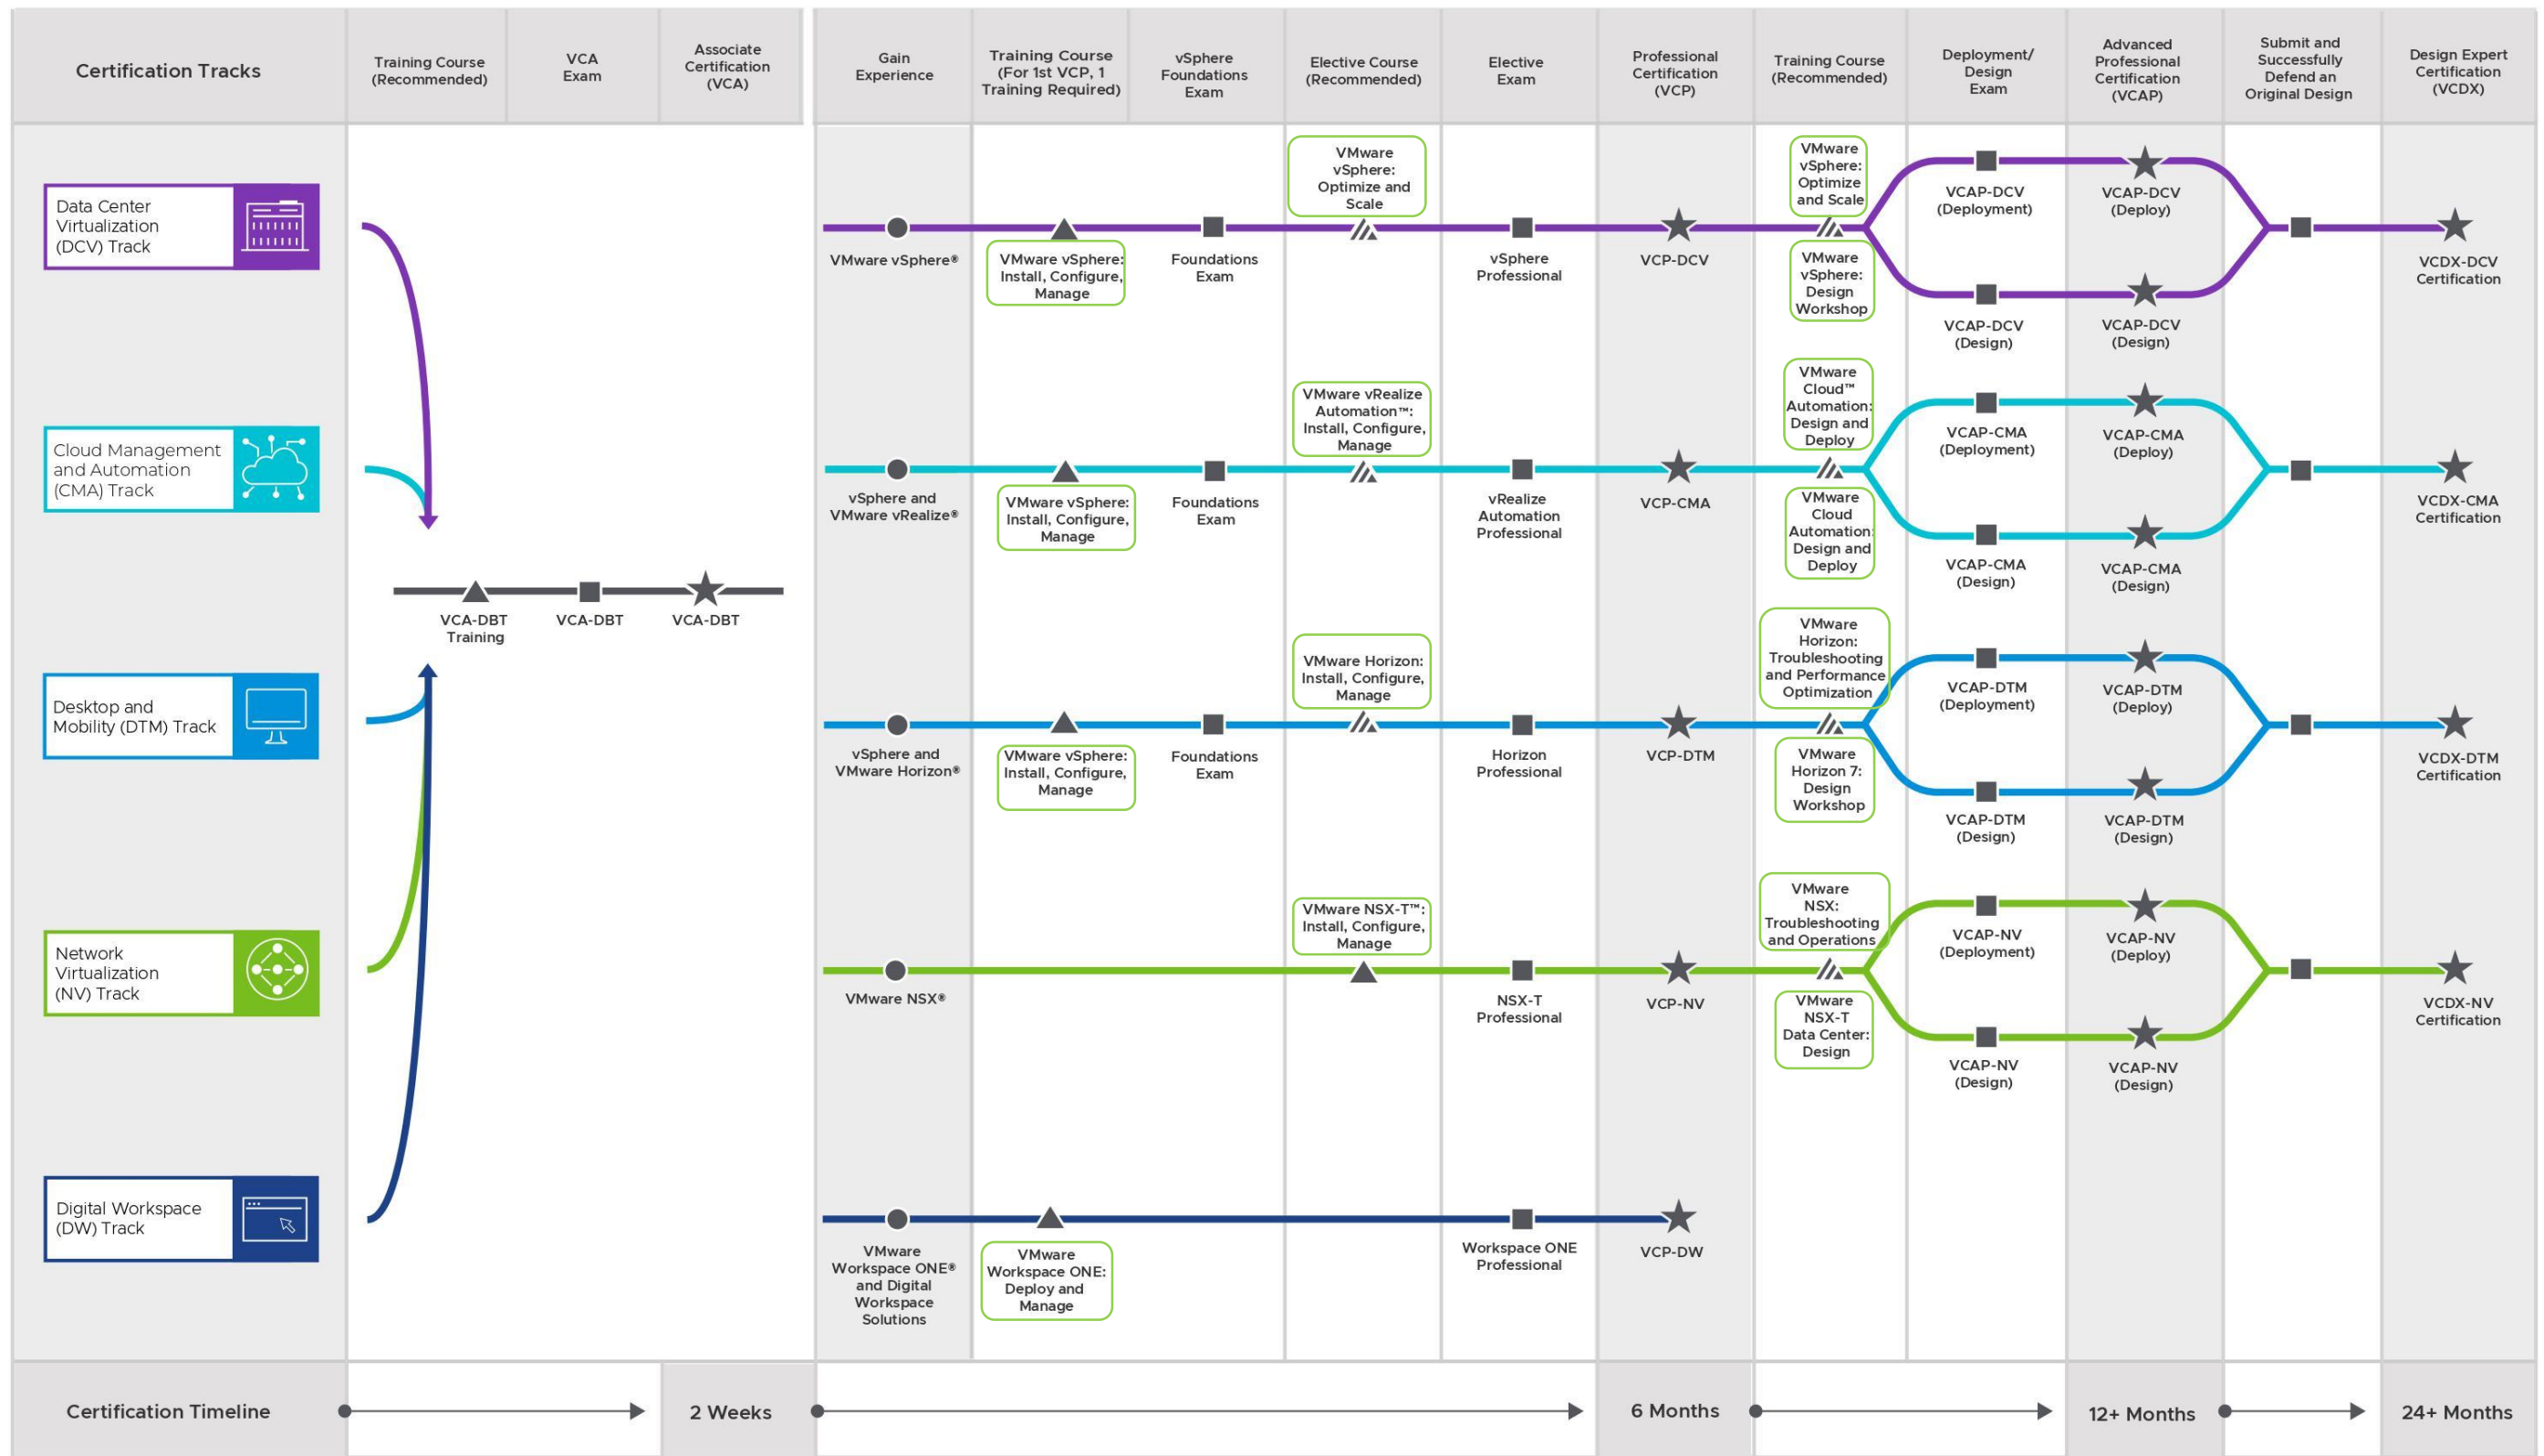

VMware Certification Tracks

For complete details on certification requirements and exam objectives, please visit vmware.com/certification or contact your local VMware Education Services representative. Time to completion of any certification will vary based on many factors—including, but not limited to, product experience, course completions and time/effort.

- ▲ Required Training
- ★ Certification
- ▨ Recommended Training
- Exam (Required)/ Application and Defense