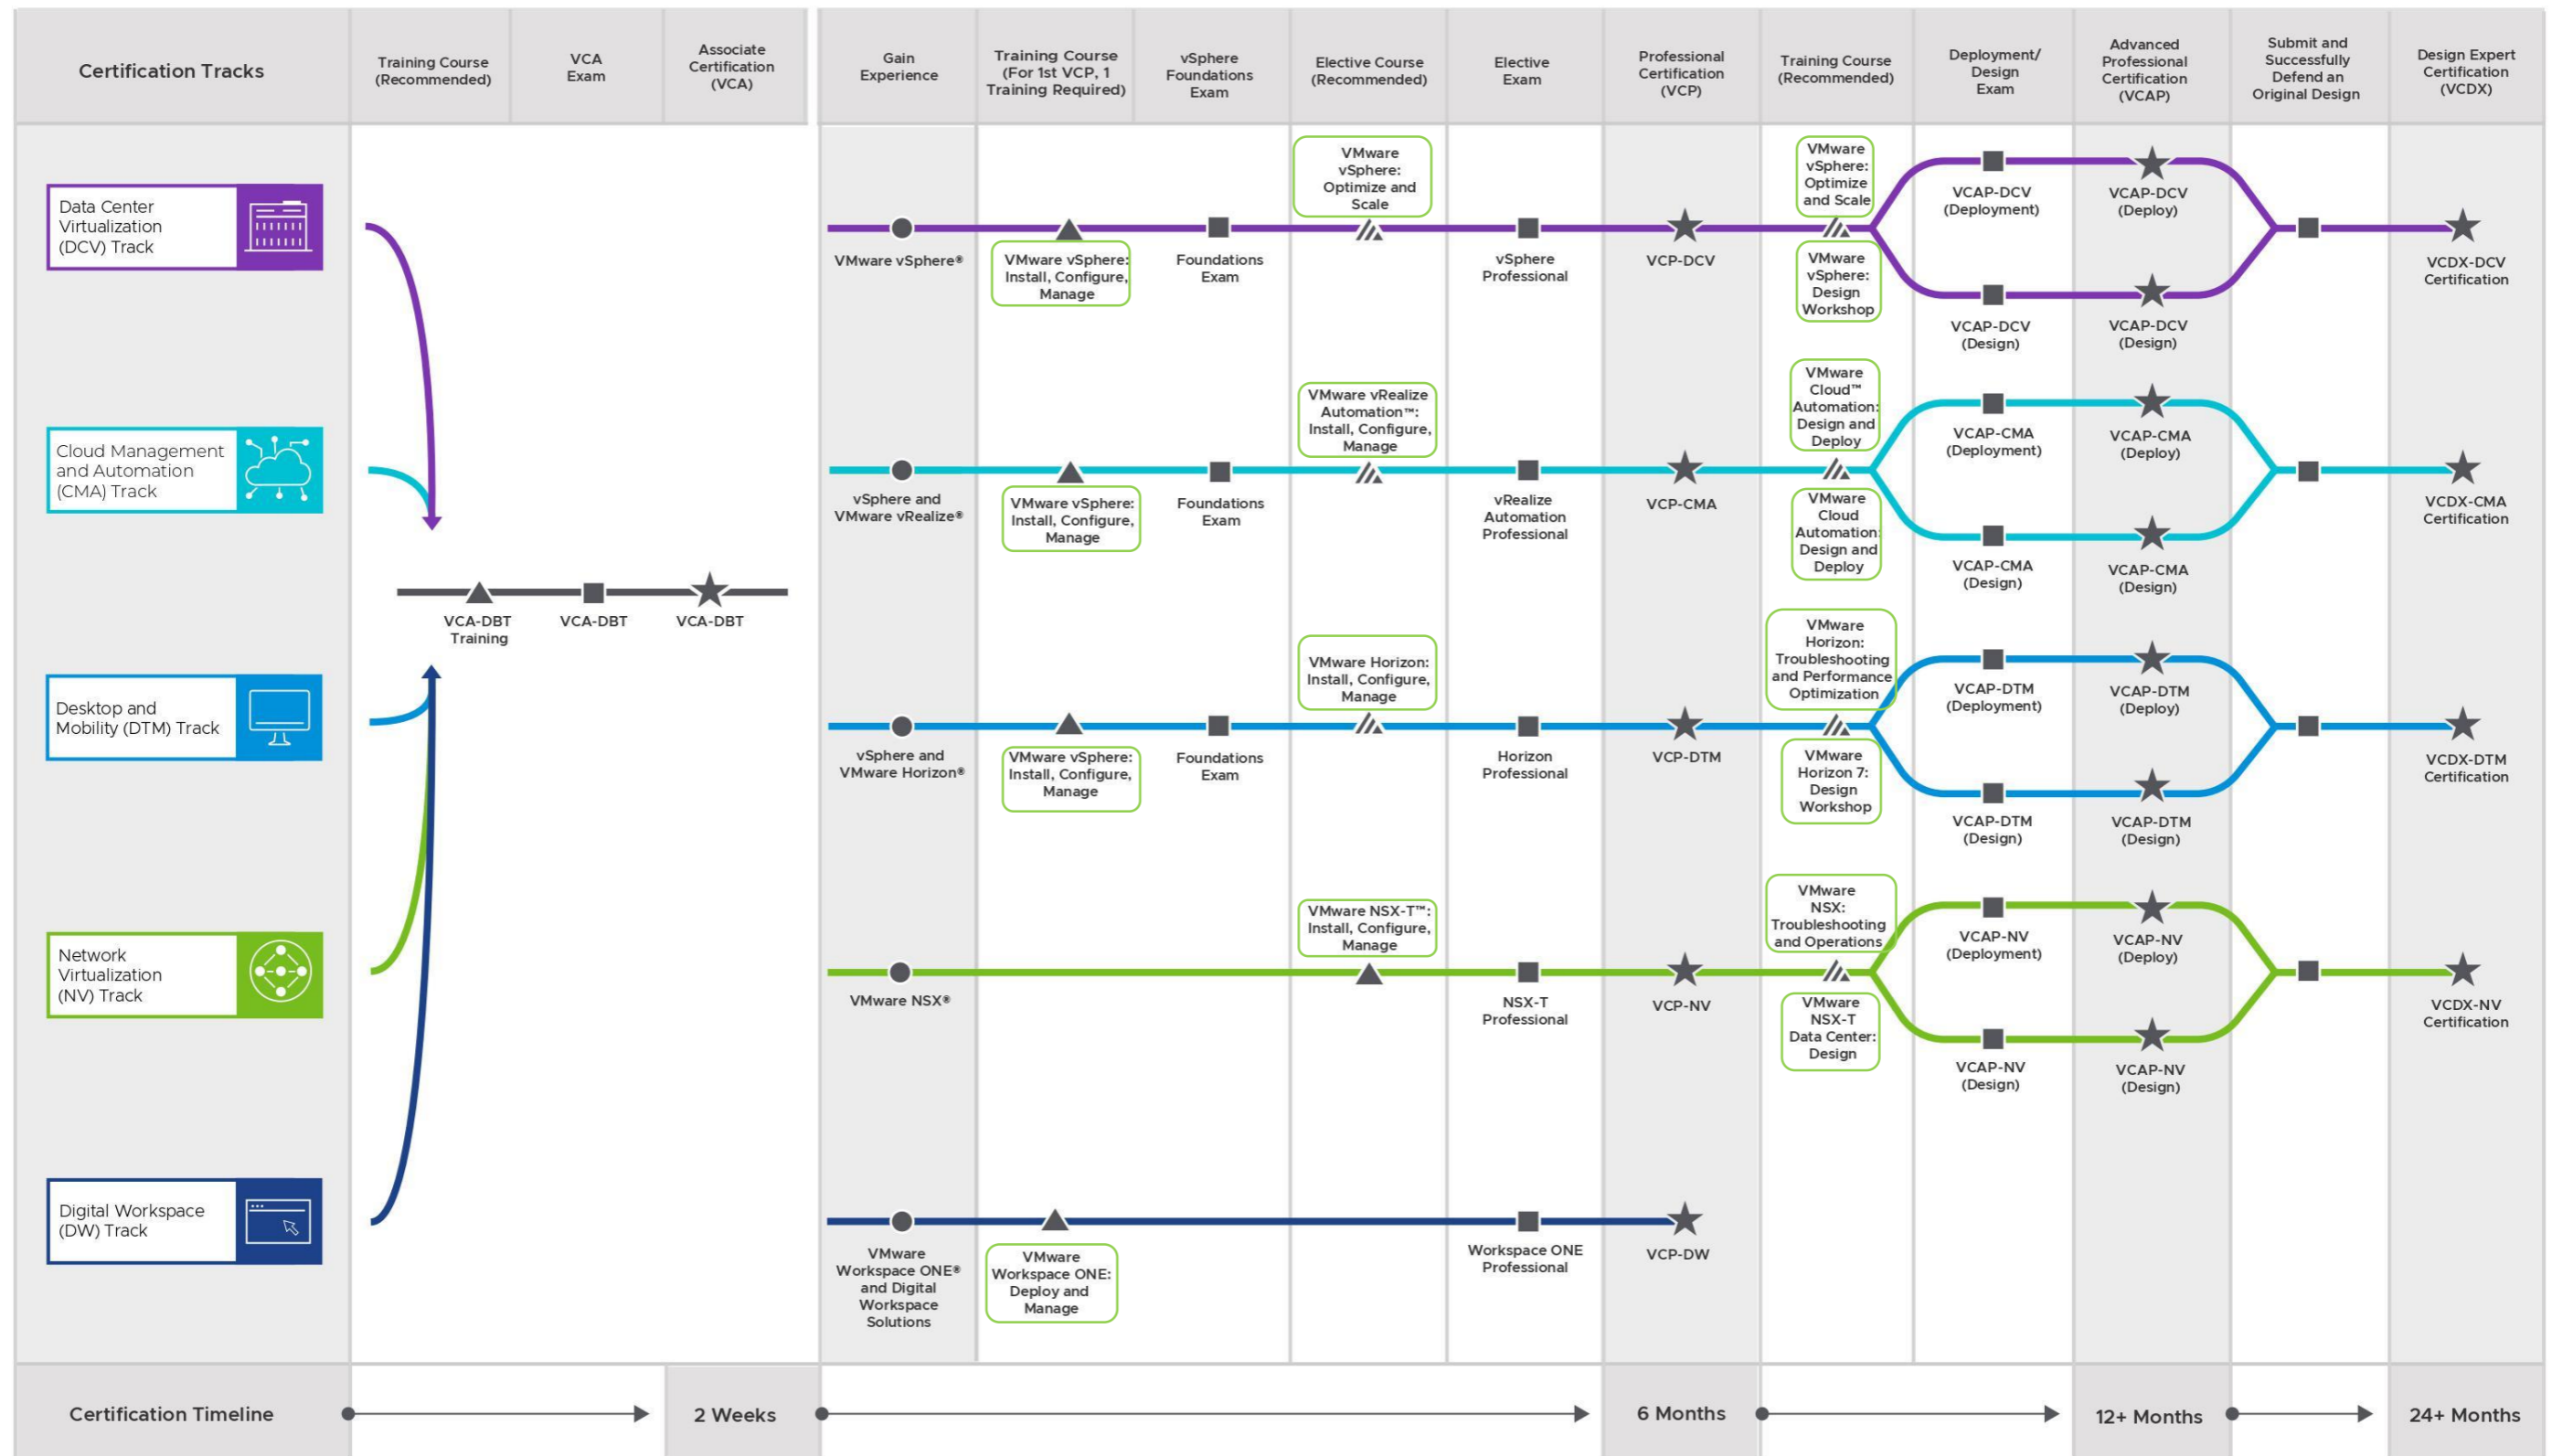

VMware Certification Tracks

For complete details on certification requirements and exam objectives, please visit [vmware.com/certification](https://www.vmware.com/certification) or contact your local VMware Education Services representative. Time to completion of any certification will vary based on many factors—including, but not limited to, product experience, course completions and time/effort.

- ▲ Required Training
- ★ Certification
- ▲ Recommended Training
- Exam (Required)/ Application and Defense