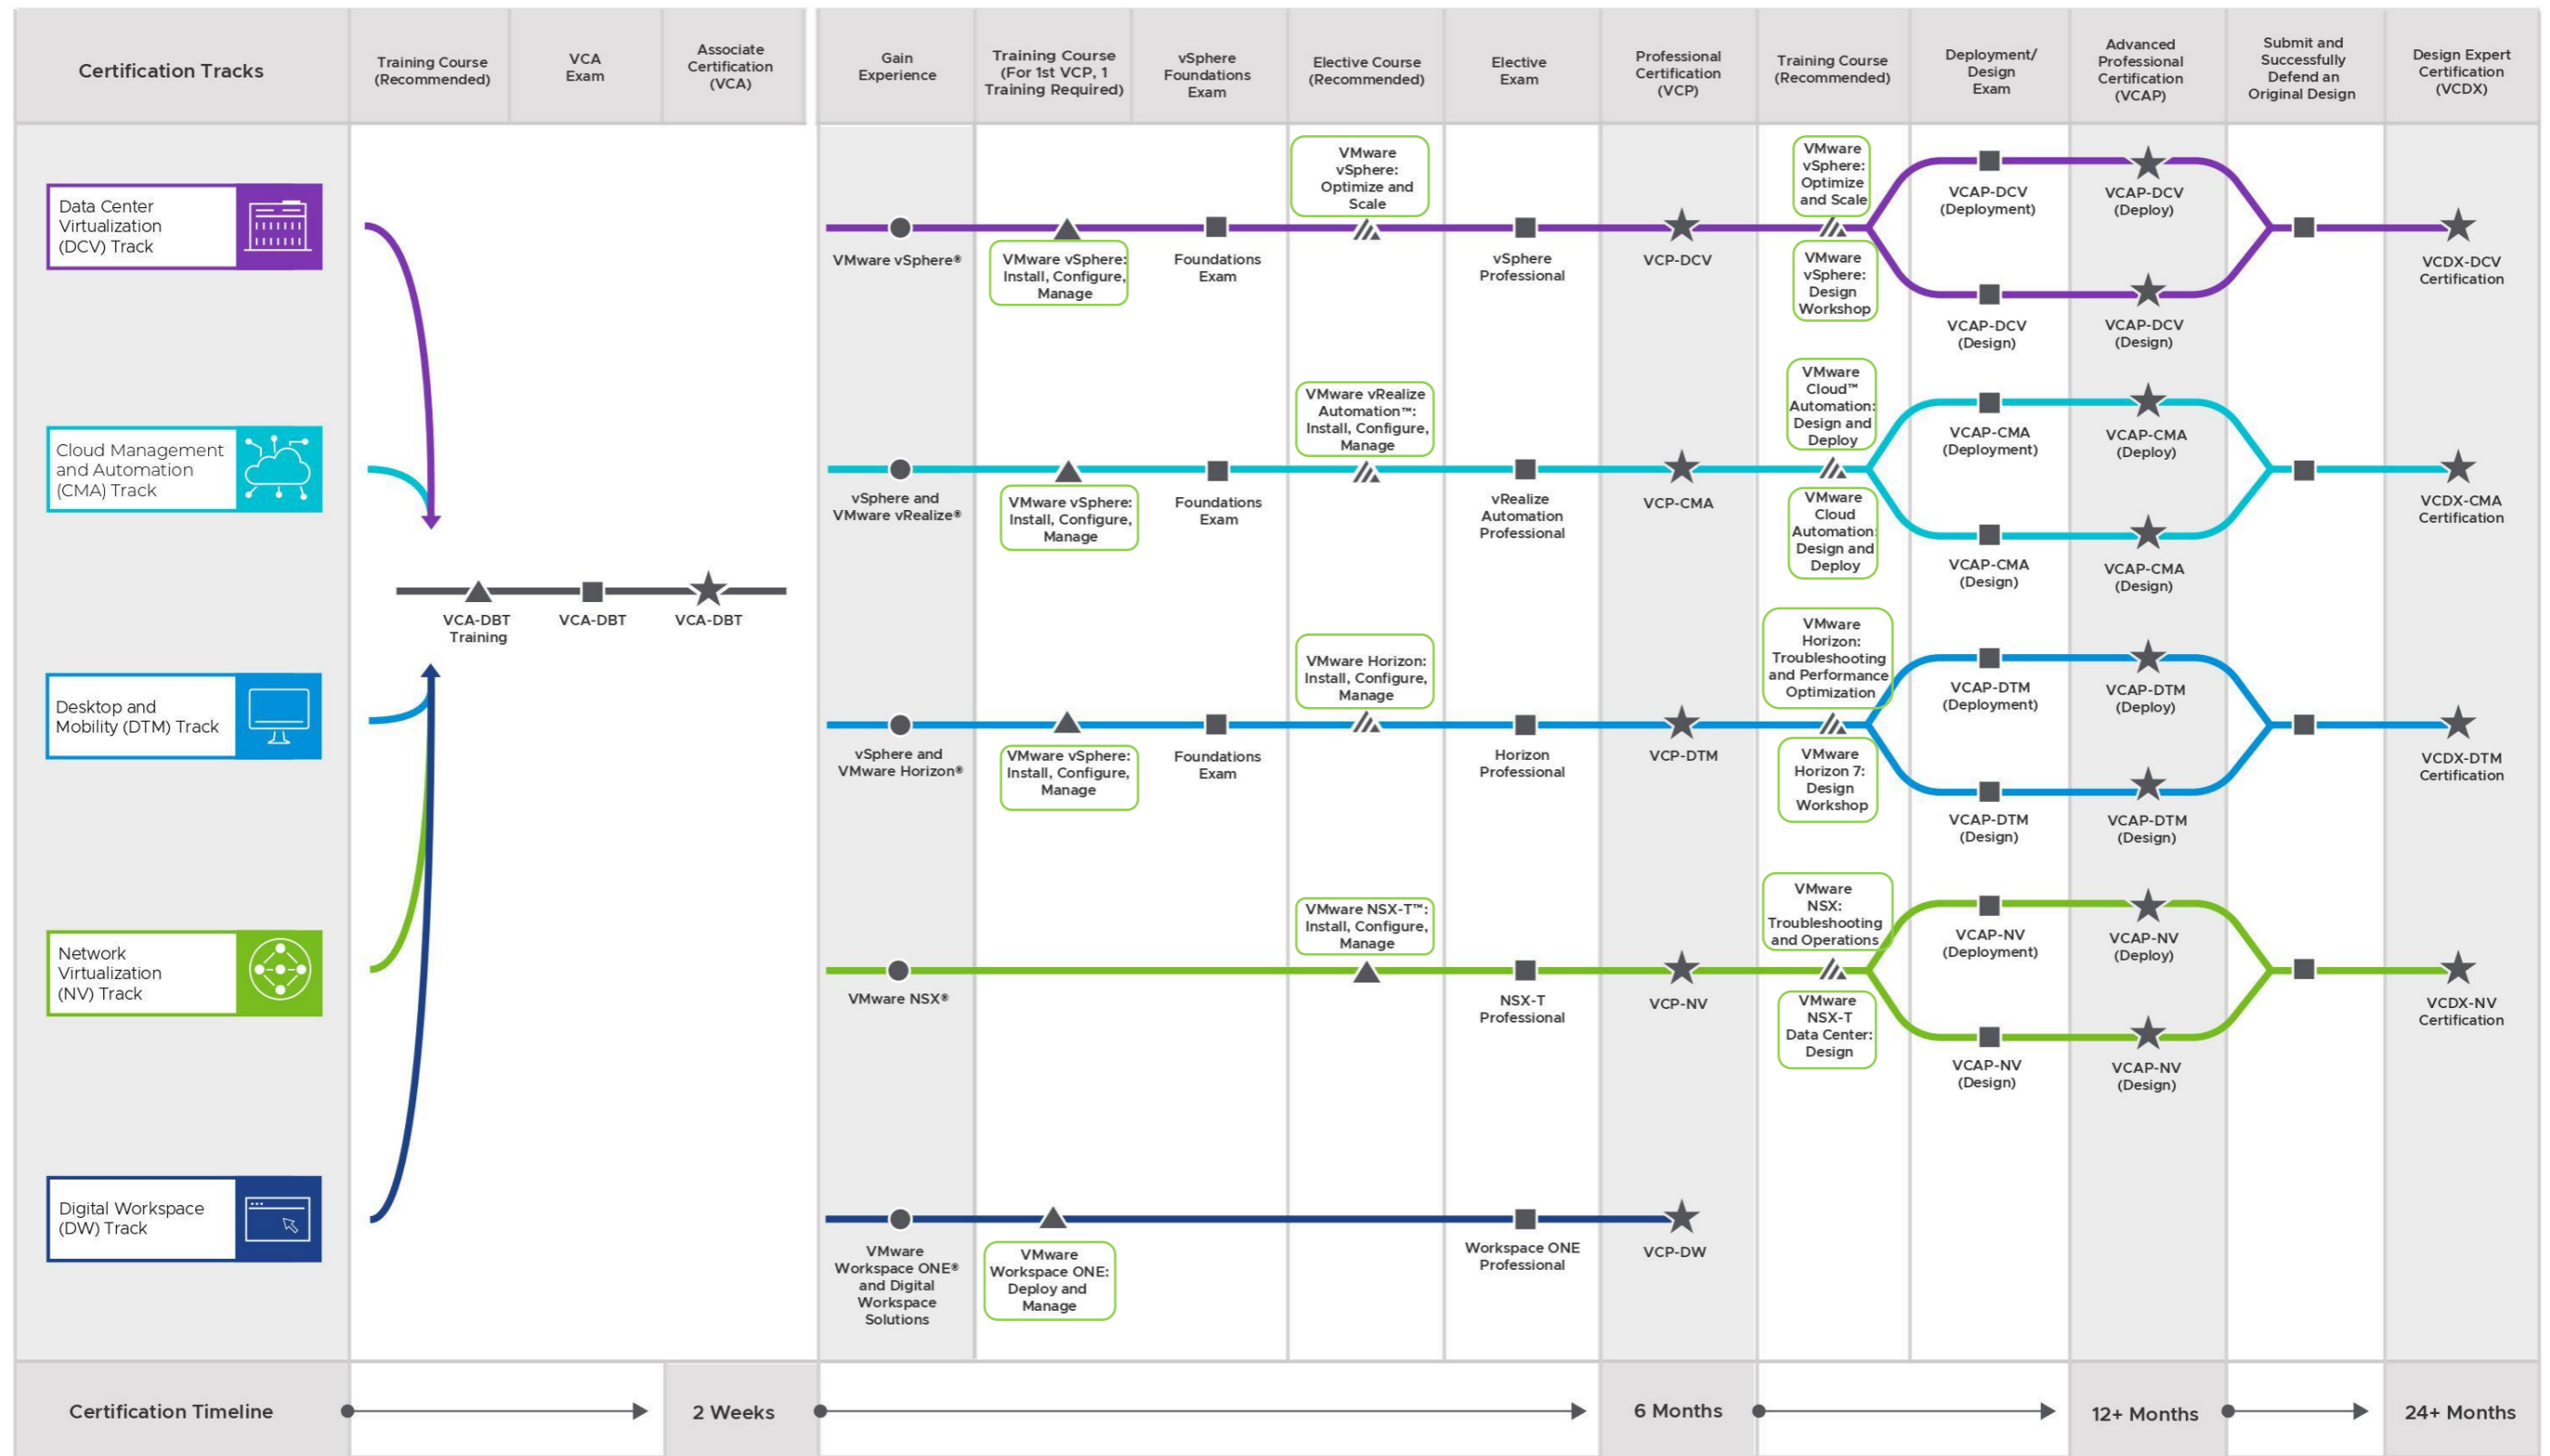

# VMware Certification Tracks

For complete details on certification requirements and exam objectives, please visit [vmware.com/certification](https://vmware.com/certification) or contact your local VMware Education Services representative. Time to completion of any certification will vary based on many factors—including, but not limited to, product experience, course completions and time/effort.

- ▲ Required Training
- ★ Certification
- ▲ Recommended Training
- Exam (Required)/ Application and Defense