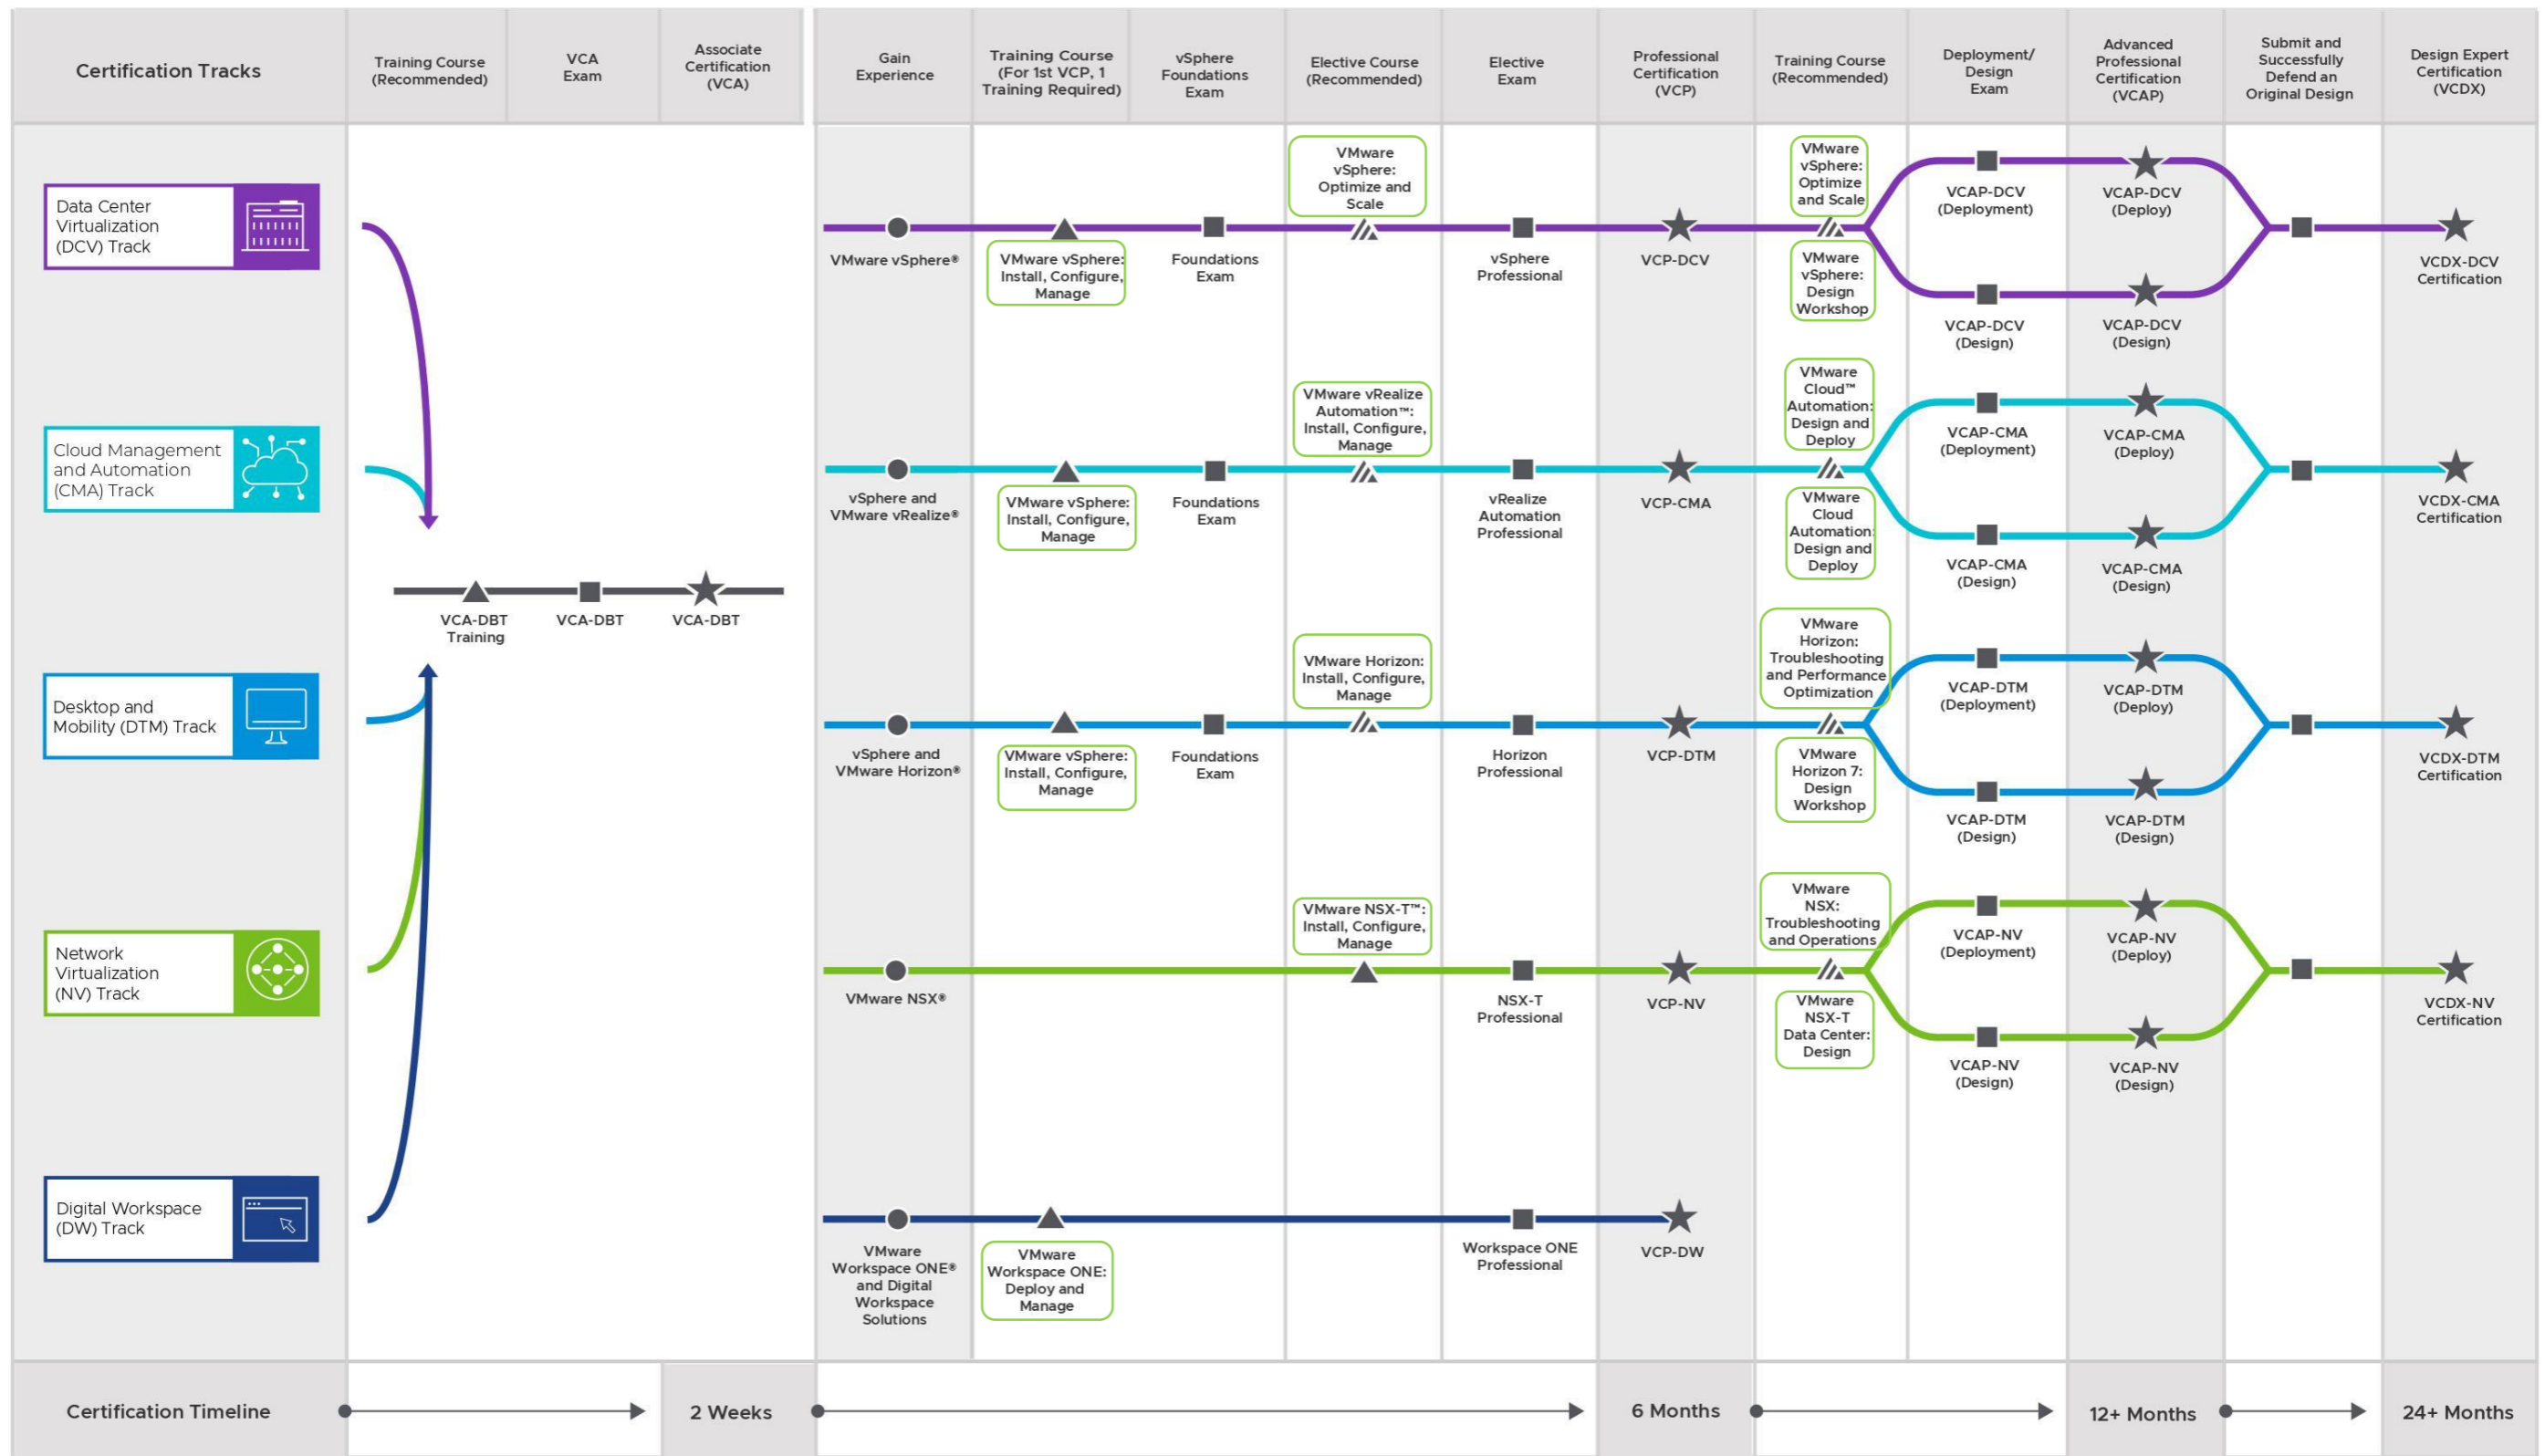

VMware Certification Tracks

For complete details on certification requirements and exam objectives, please visit [vmware.com/certification](https://www.vmware.com/certification) or contact your local VMware Education Services representative. Time to completion of any certification will vary based on many factors—including, but not limited to, product experience, course completions and time/effort.

- ▲ Required Training
- ★ Certification
- ▨ Recommended Training
- Exam (Required)/ Application and Defense