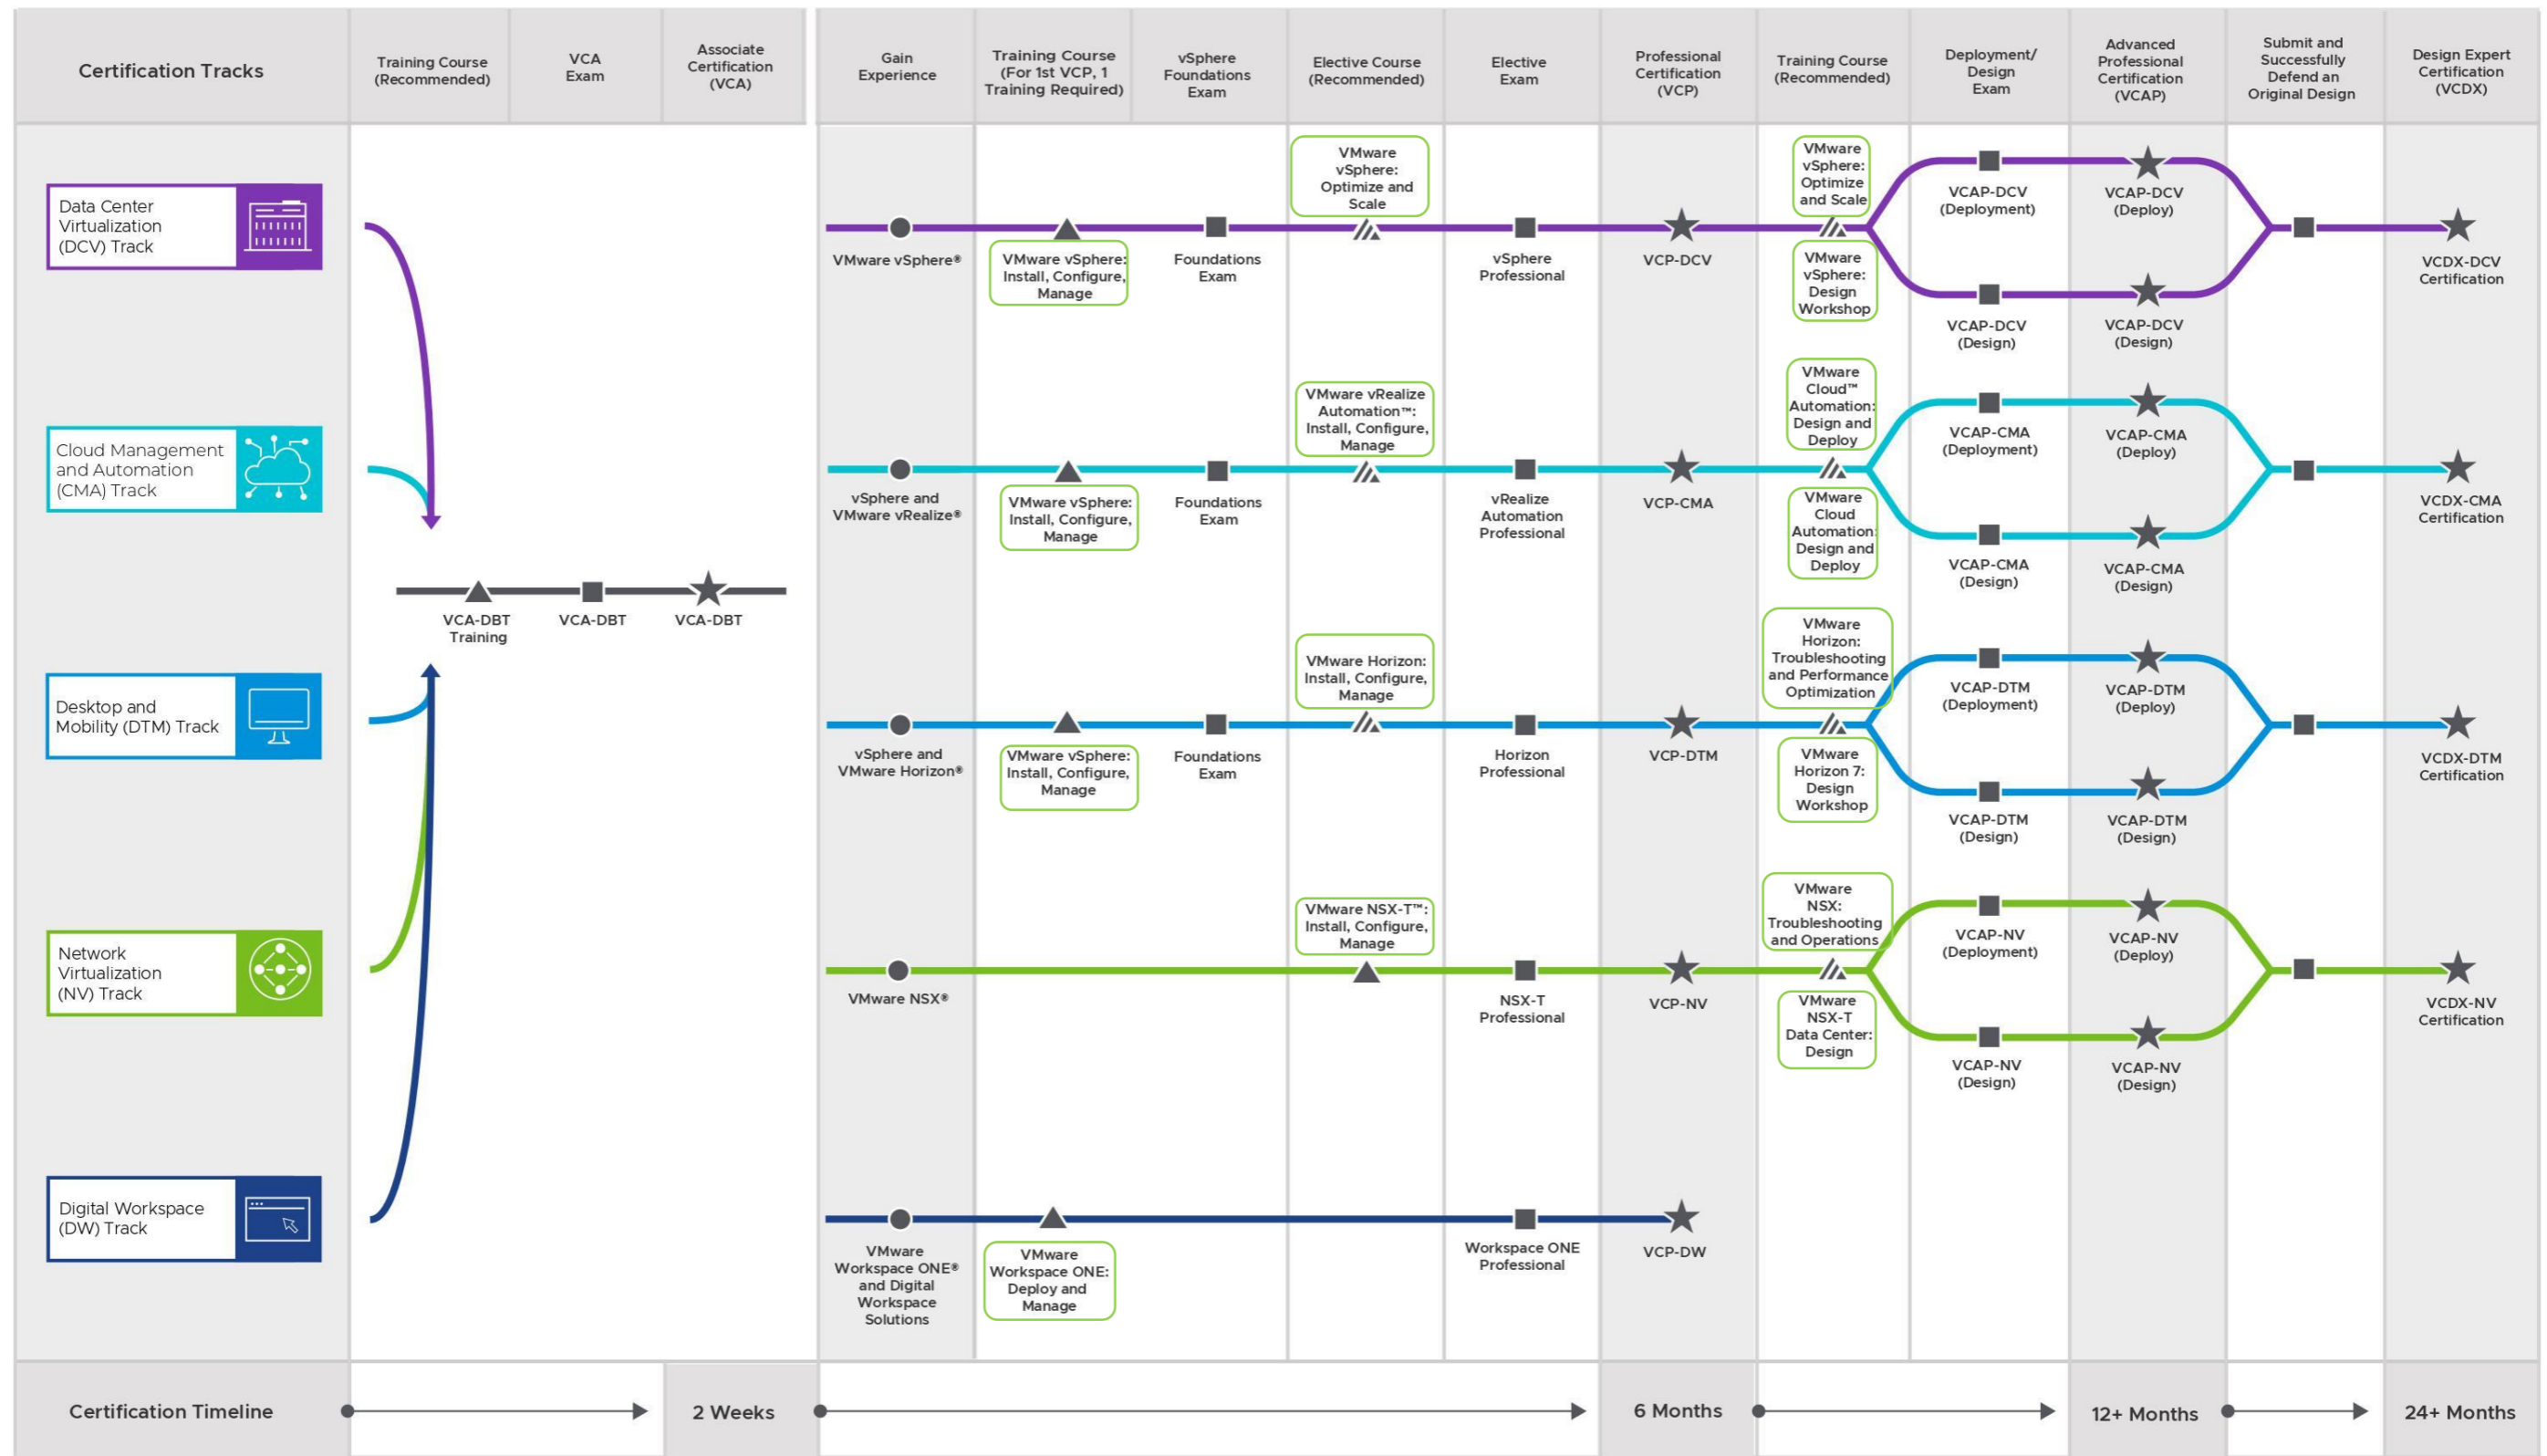

VMware Certification Tracks

For complete details on certification requirements and exam objectives, please visit [vmware.com/certification](https://www.vmware.com/certification) or contact your local VMware Education Services representative. Time to completion of any certification will vary based on many factors—including, but not limited to, product experience, course completions and time/effort.

- ▲ Required Training
- ★ Certification
- ▨ Recommended Training
- Exam (Required)/ Application and Defense