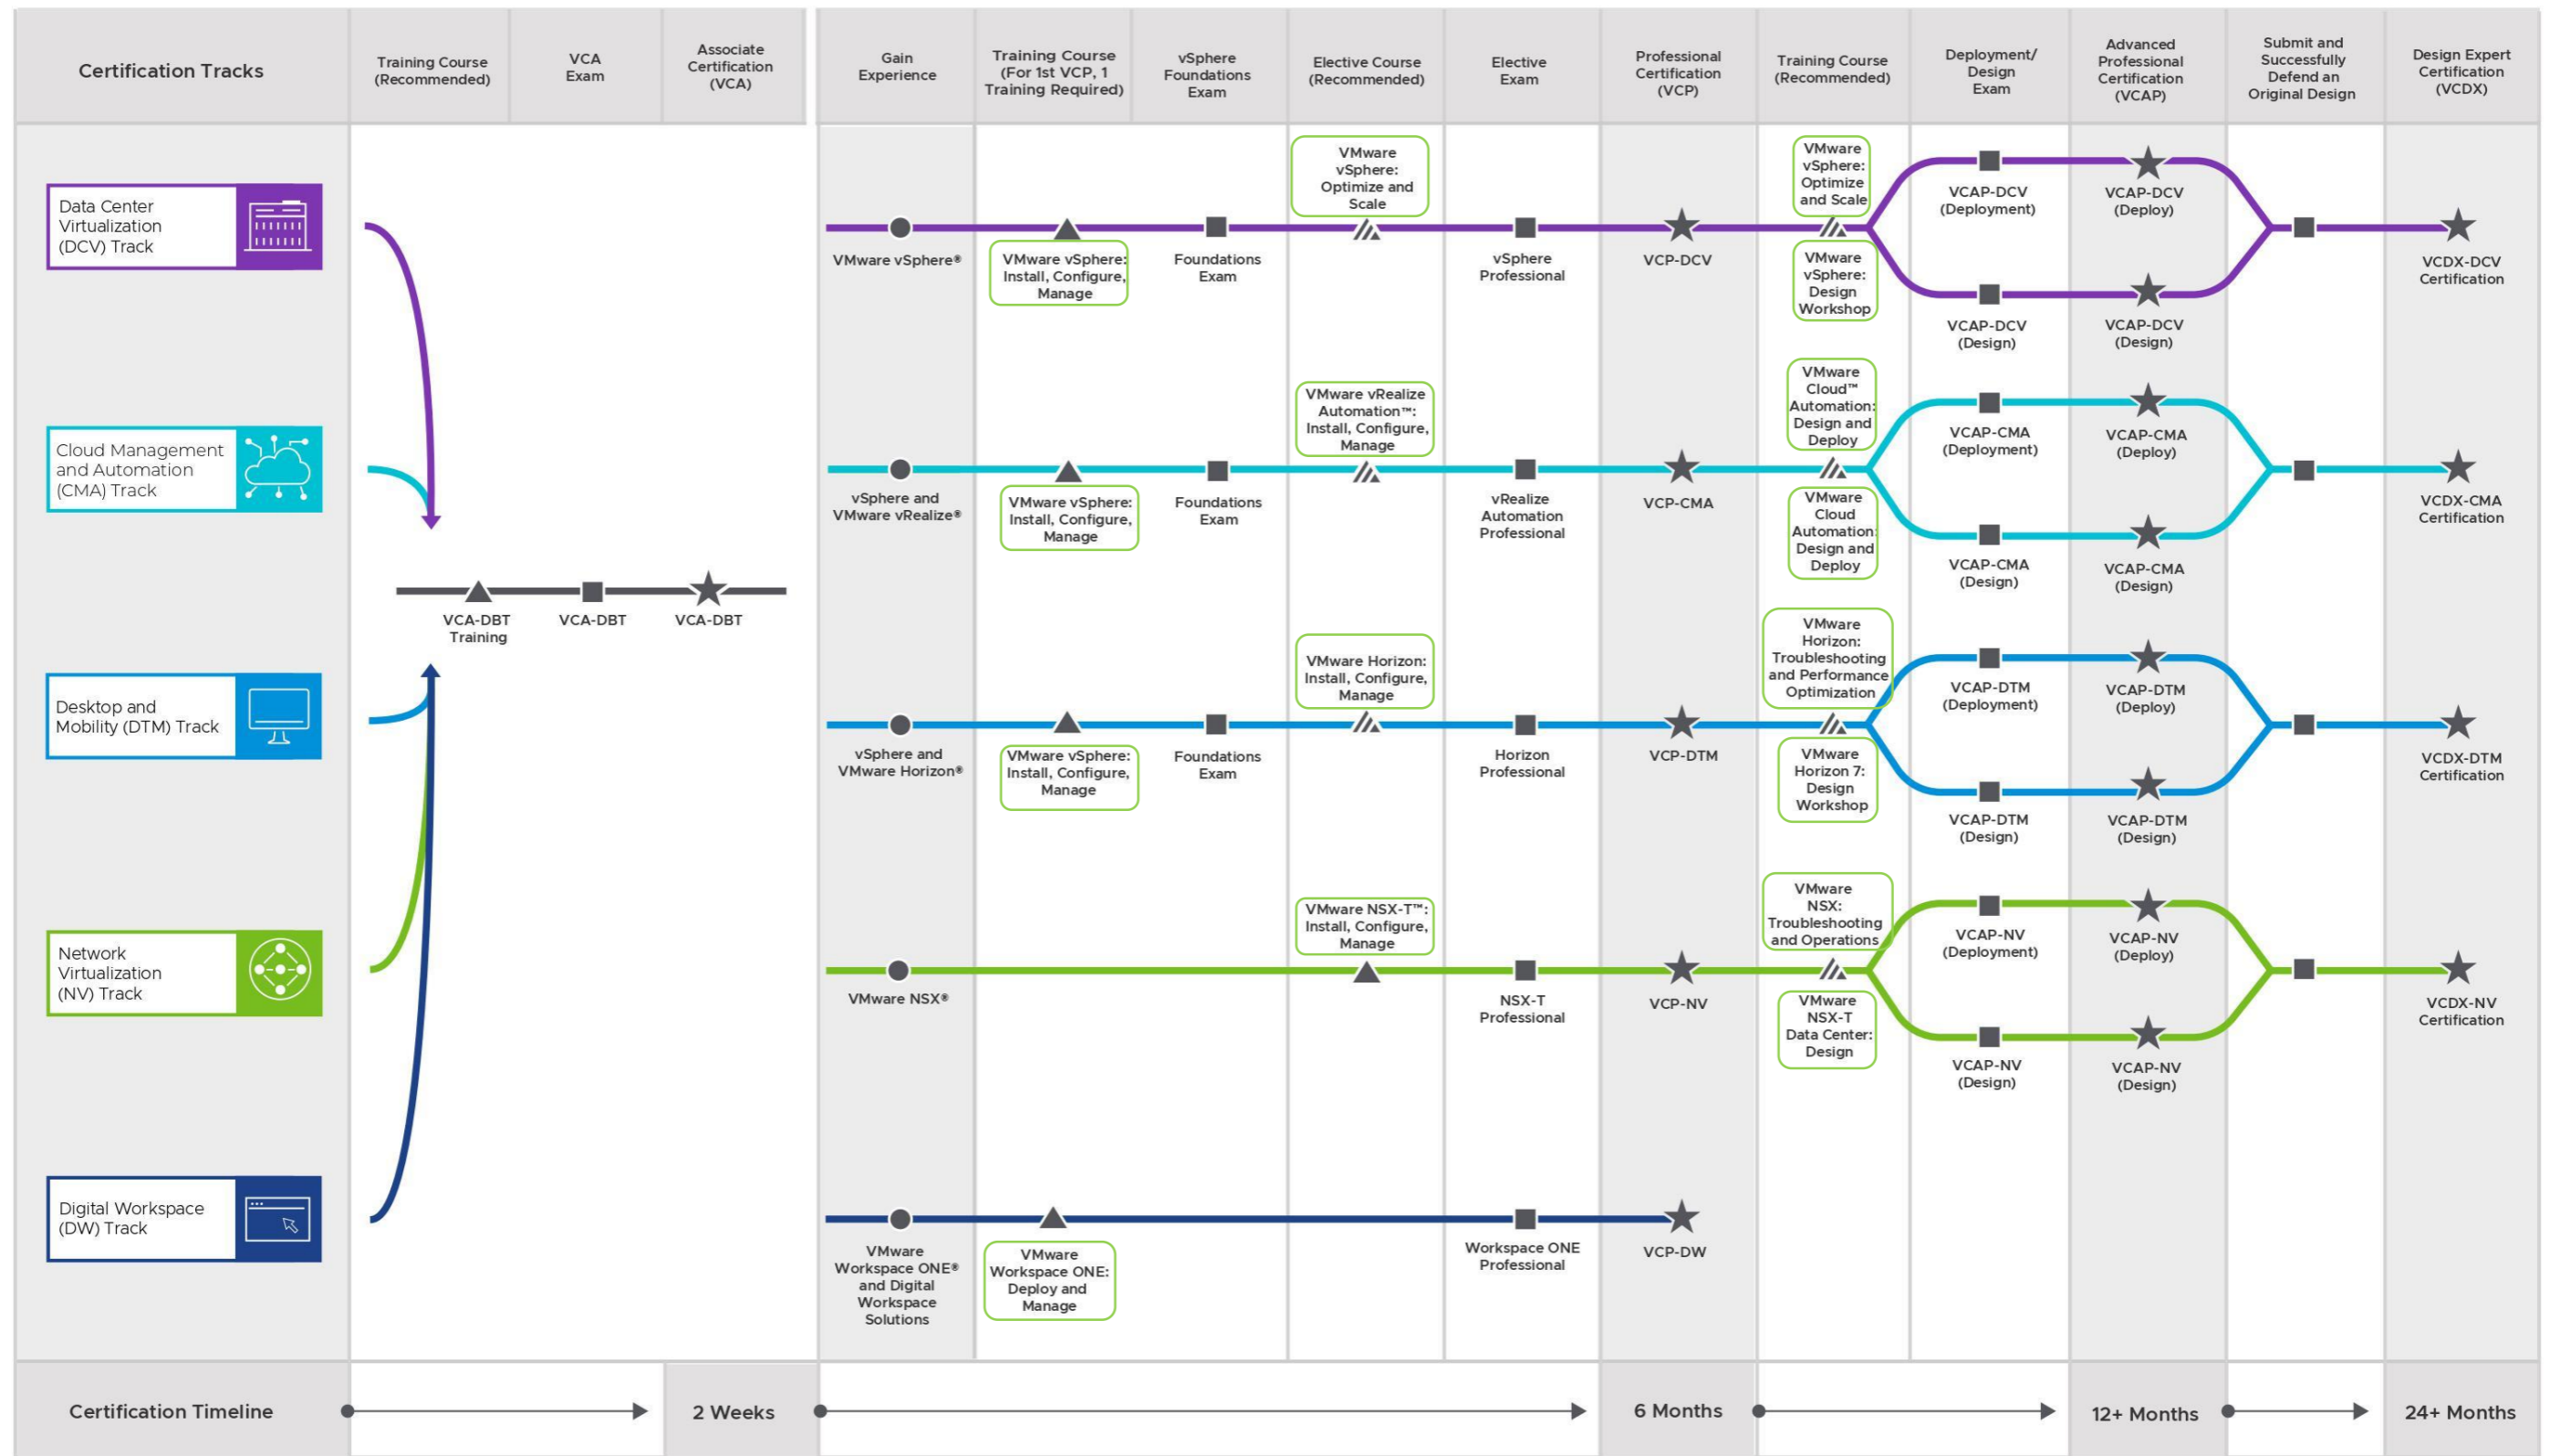

VMware Certification Tracks

For complete details on certification requirements and exam objectives, please visit [vmware.com/certification](https://www.vmware.com/certification) or contact your local VMware Education Services representative. Time to completion of any certification will vary based on many factors—including, but not limited to, product experience, course completions and time/effort.

- ▲ Required Training
- ★ Certification
- ▲ Recommended Training
- Exam (Required)/ Application and Defense