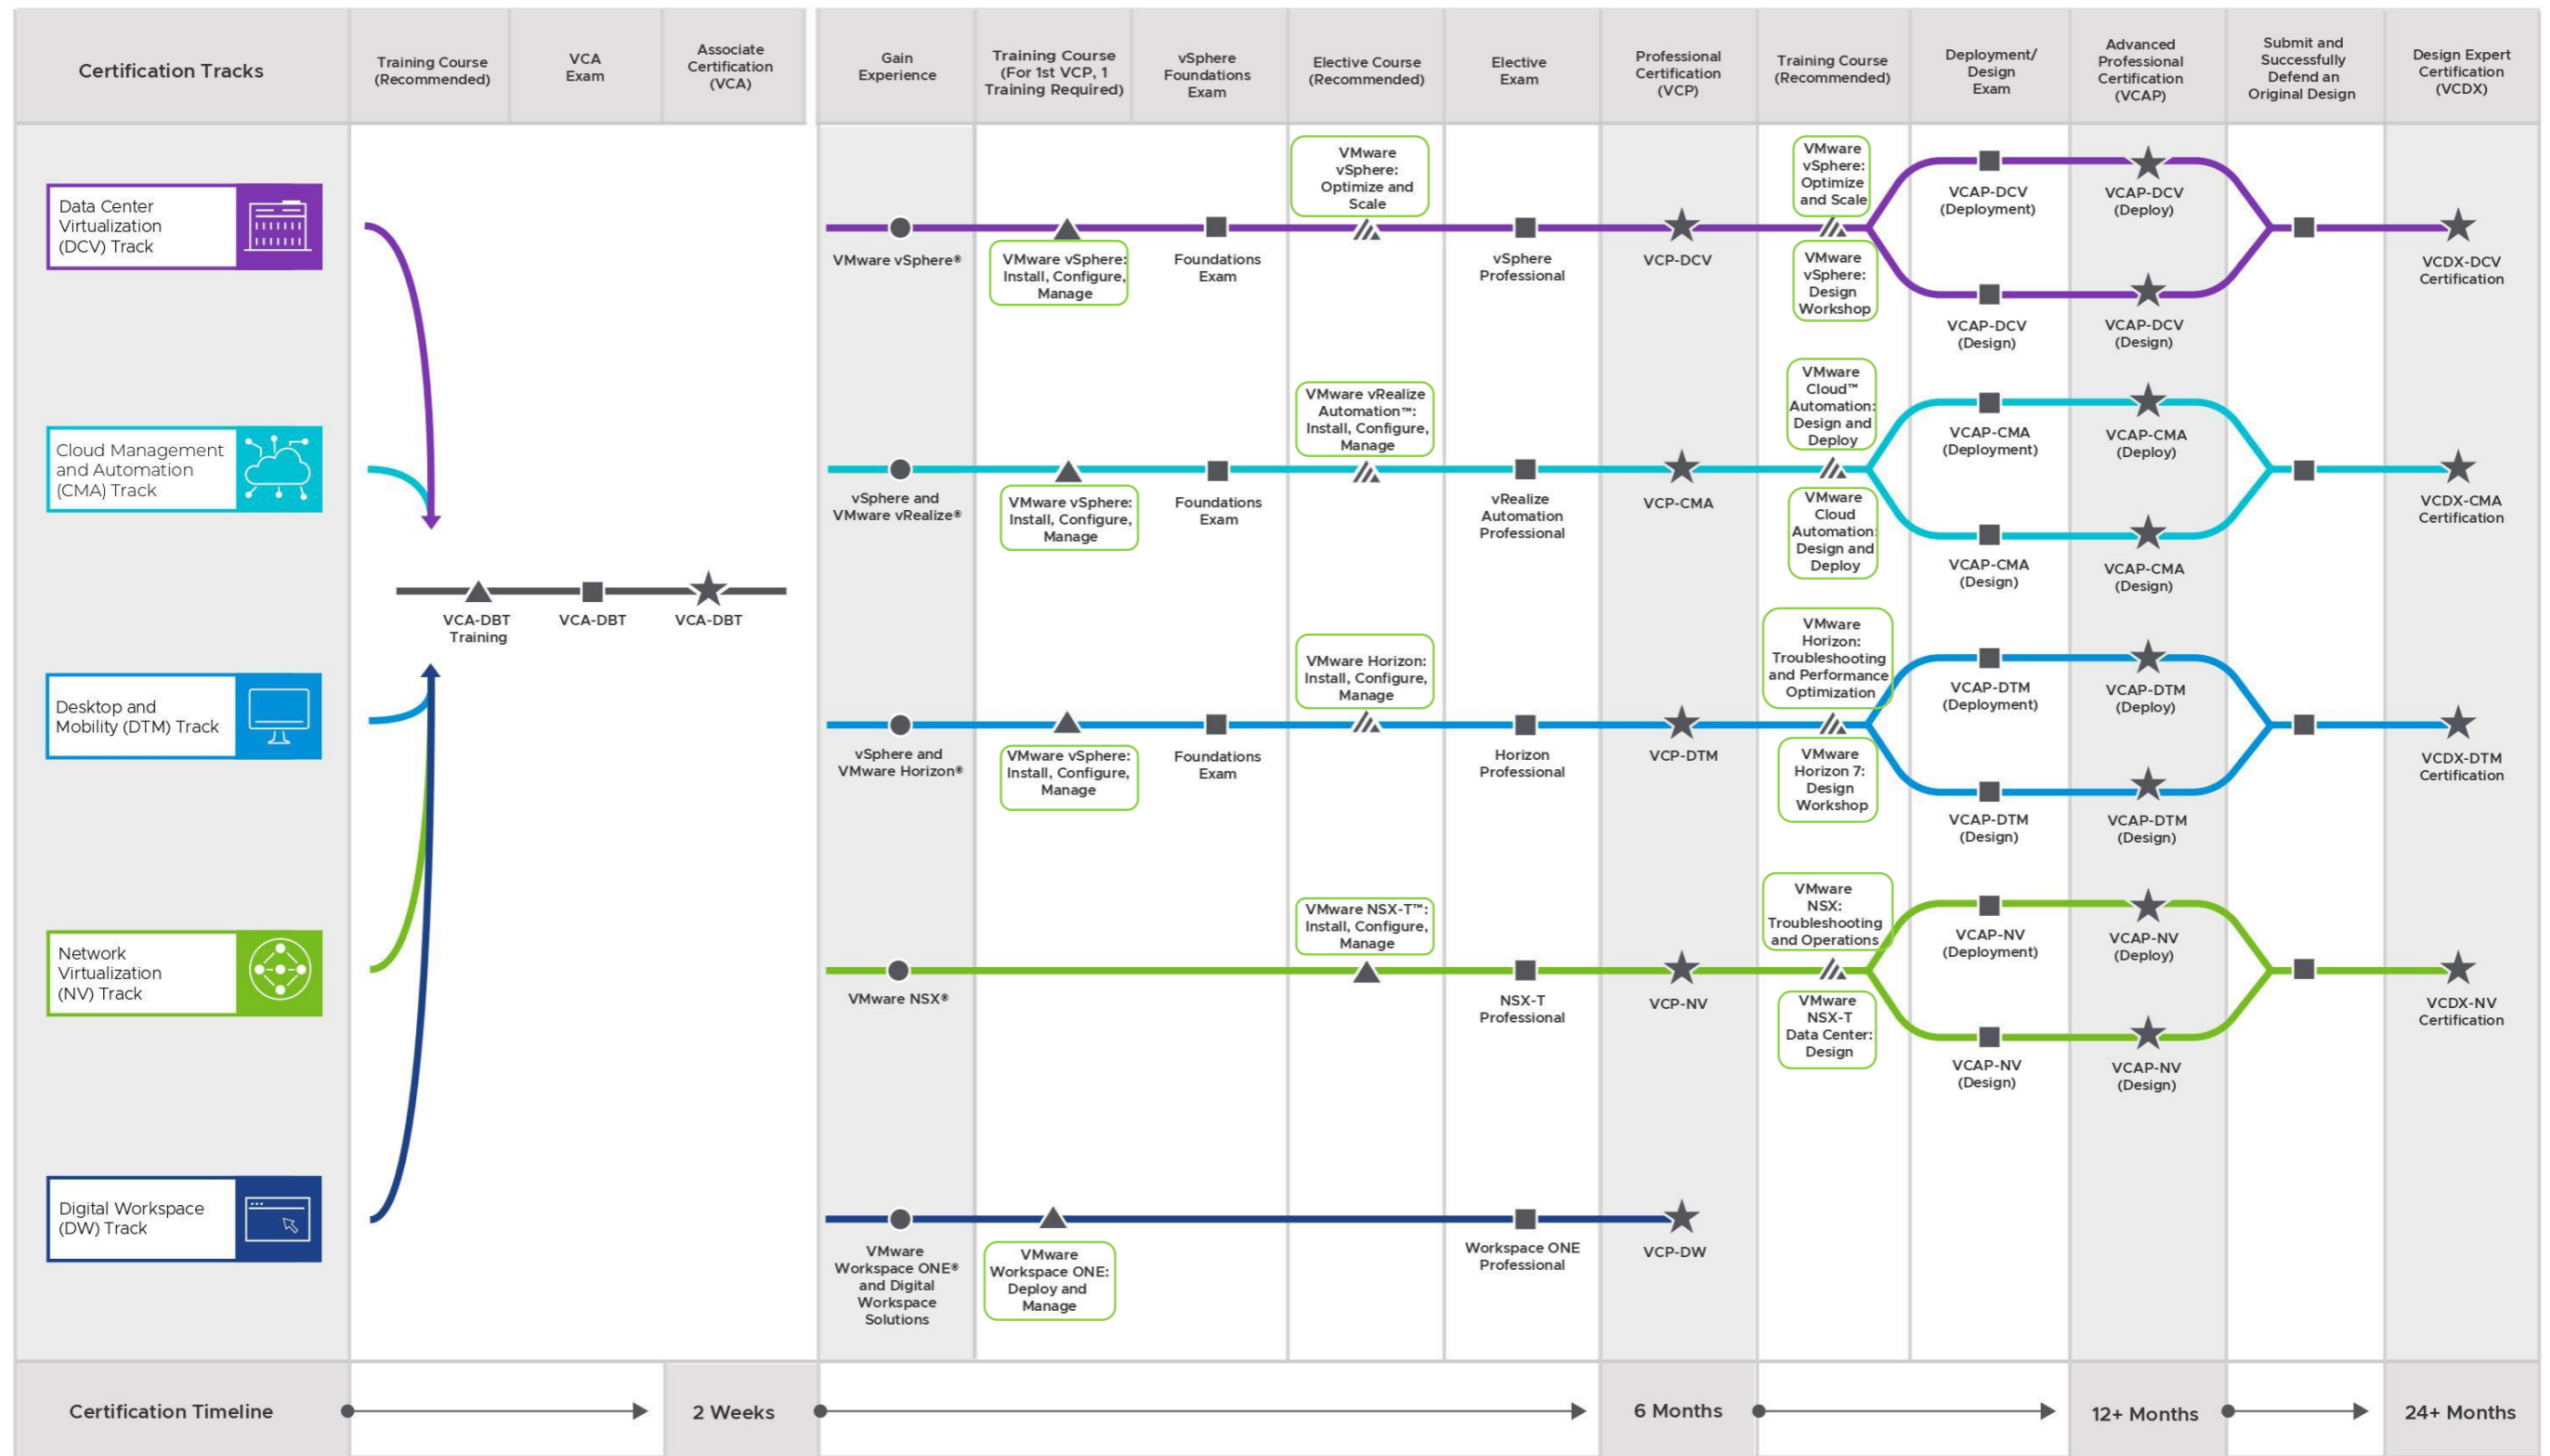

# VMware Certification Tracks

For complete details on certification requirements and exam objectives, please visit [vmware.com/certification](https://www.vmware.com/certification) or contact your local VMware Education Services representative. Time to completion of any certification will vary based on many factors—including, but not limited to, product experience, course completions and time/effort.

- ▲ Required Training
- ★ Certification
- ▲ Recommended Training
- Exam (Required)/ Application and Defense